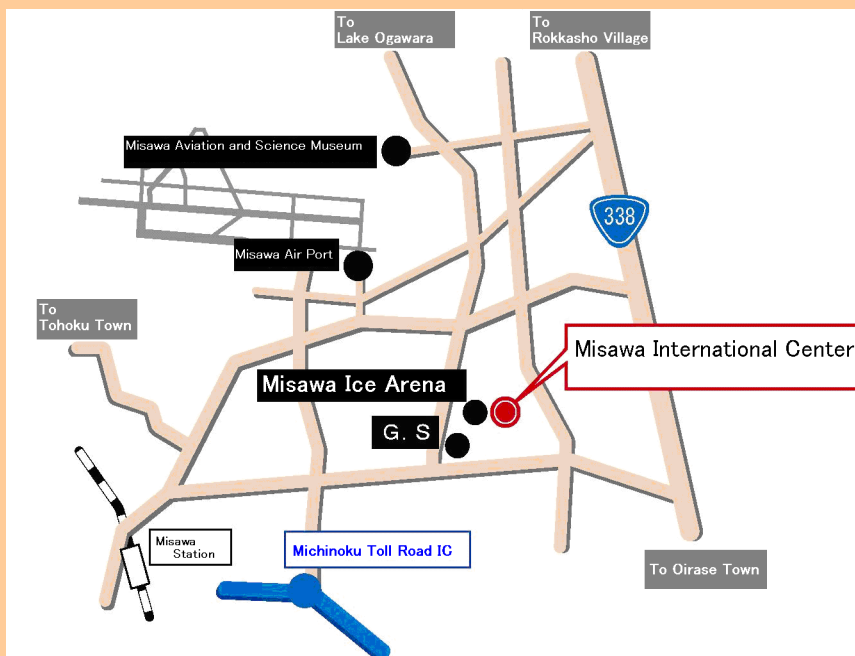

MISAWA INTERNATIONAL CENTER

Office Hours: 8 : 15 ~ 17 : 00
Hours of operation: 9:00 – 21:00
Holiday Closure: Dec.26-Jan.5
Access:
10 min. from Misawa Air Base
10 min. from Misawa Airport
15 min. from Misawa Train Station