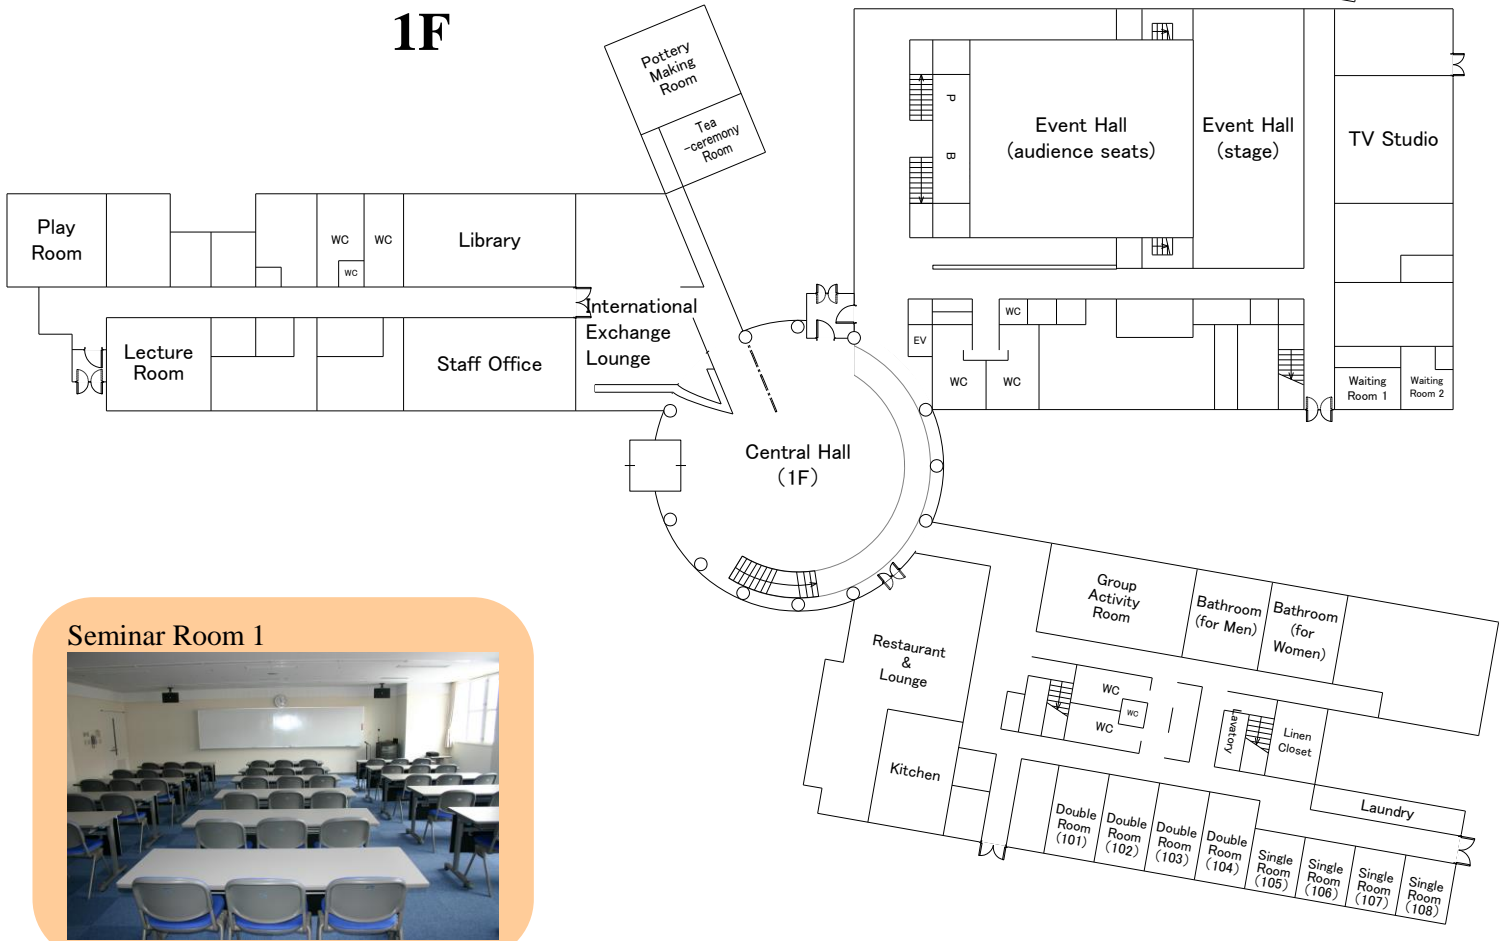

Event Hall & Seminar Rooms

Event hall (263 seats)
Seminar rooms
Computer room
Misawa CATV studio
(Tour available)

Lodging

Maximum of 60 people can
lodge for job trainings,
educational or international
activities.

2F

Misawa International Center
MAP

1F

Seminar Room 1

Japanese Style Seminar Room

Pottory Making Room

Tea Ceremony Room