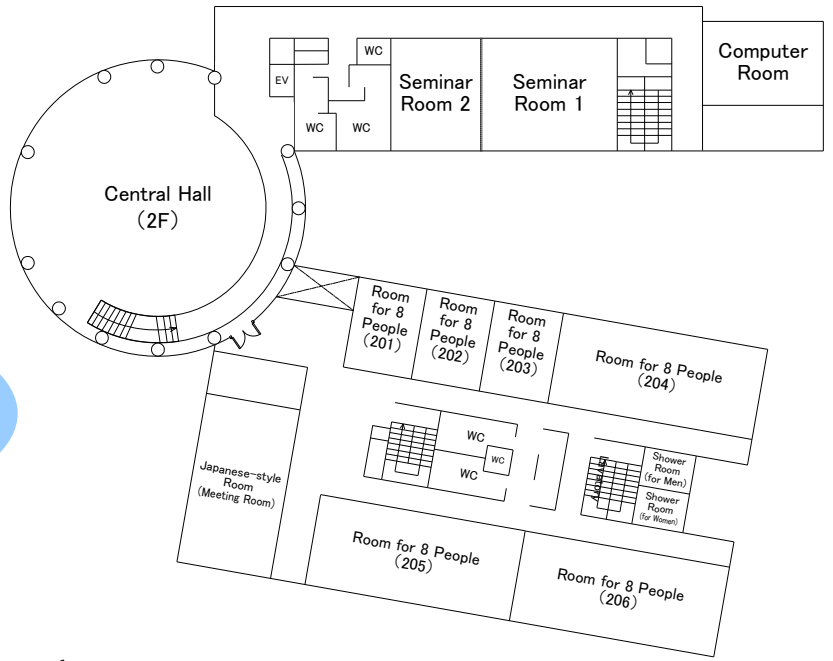

Event Hall & Seminar Rooms

Event hall (263 seats)
Seminar rooms
Computer room
Misawa CATV studio
(Tour available)

Lodging

Maximum of 60 people can
lodge for job trainings,
educational or international
activities.

2F

Misawa International Center
MAP

1F

Seminar Room 1

Japanese Style Seminar Room

Pottory Making Room

Tea Ceremony Room