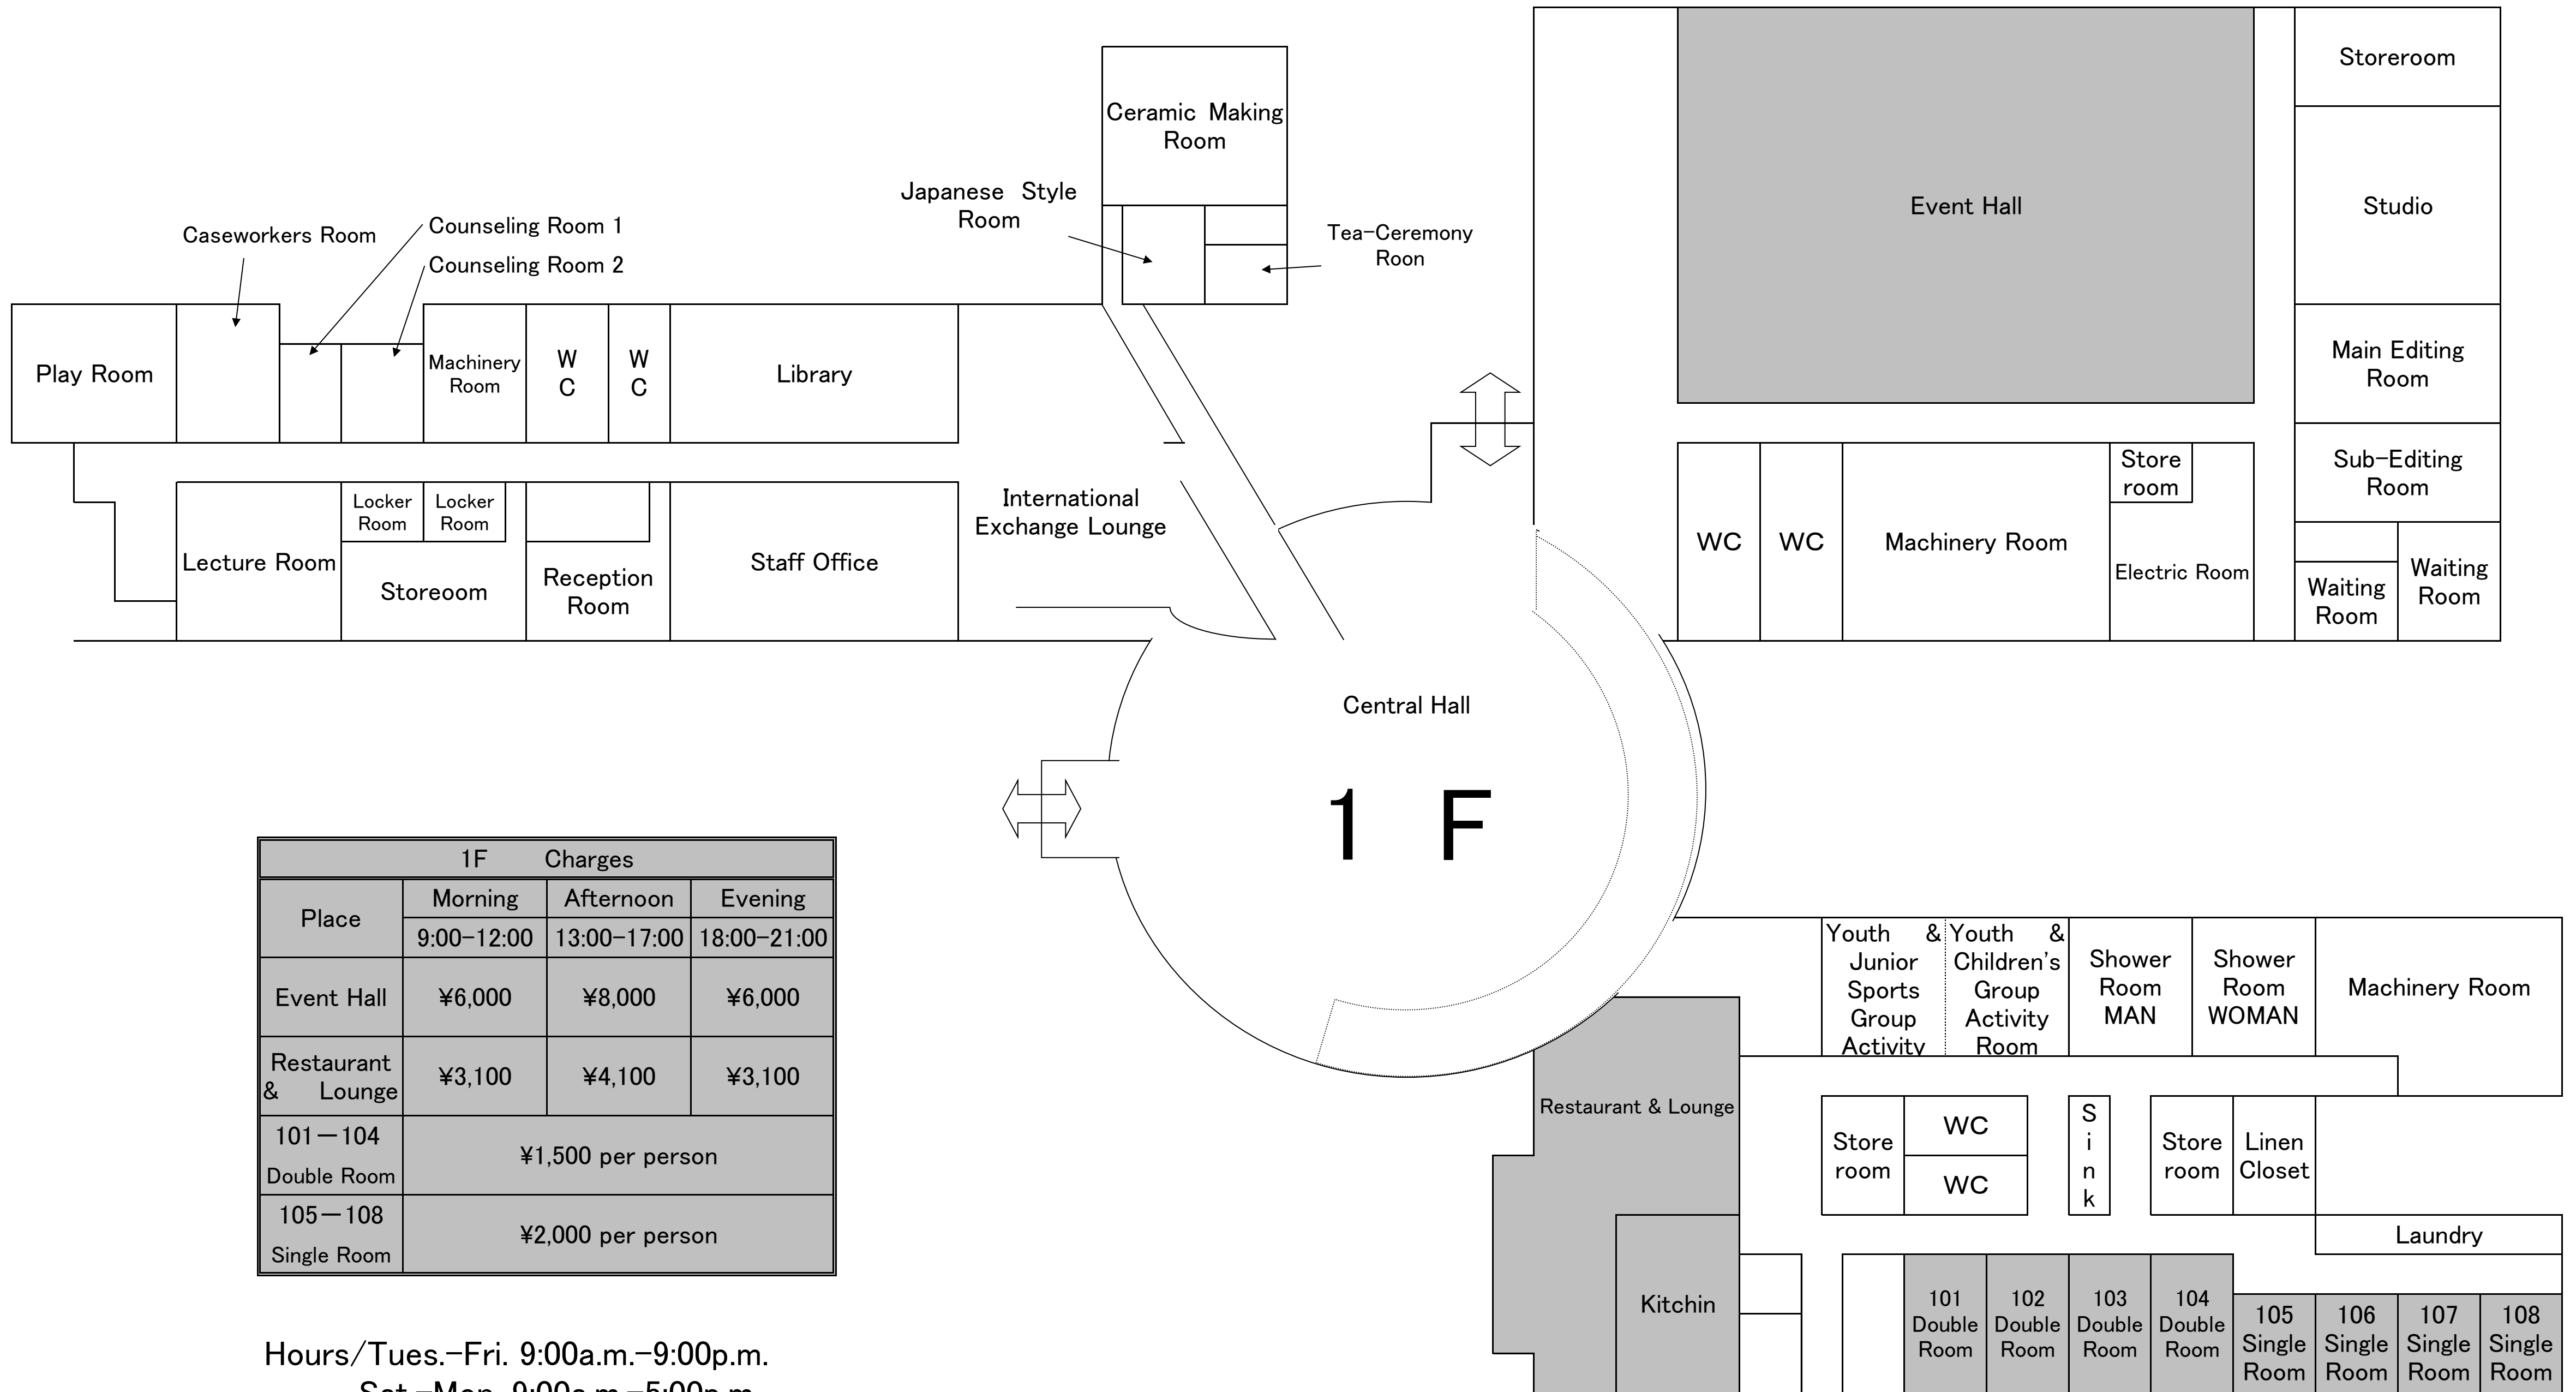

Misawa International Center

1F Charges			
Place	Morning	Afternoon	Evening
	9:00-12:00	13:00-17:00	18:00-21:00
Event Hall	¥6,000	¥8,000	¥6,000
Restaurant & Lounge	¥3,100	¥4,100	¥3,100
101-104 Double Room	¥1,500 per person		
105-108 Single Room	¥2,000 per person		

Hours/Tues.-Fri. 9:00a.m.-9:00p.m.
 Sat.-Mon. 9:00a.m.-5:00p.m.
 Event Hall is closed every Monday.
 Phone/ 0176-51-1255
 Fax / 0176-51-1211