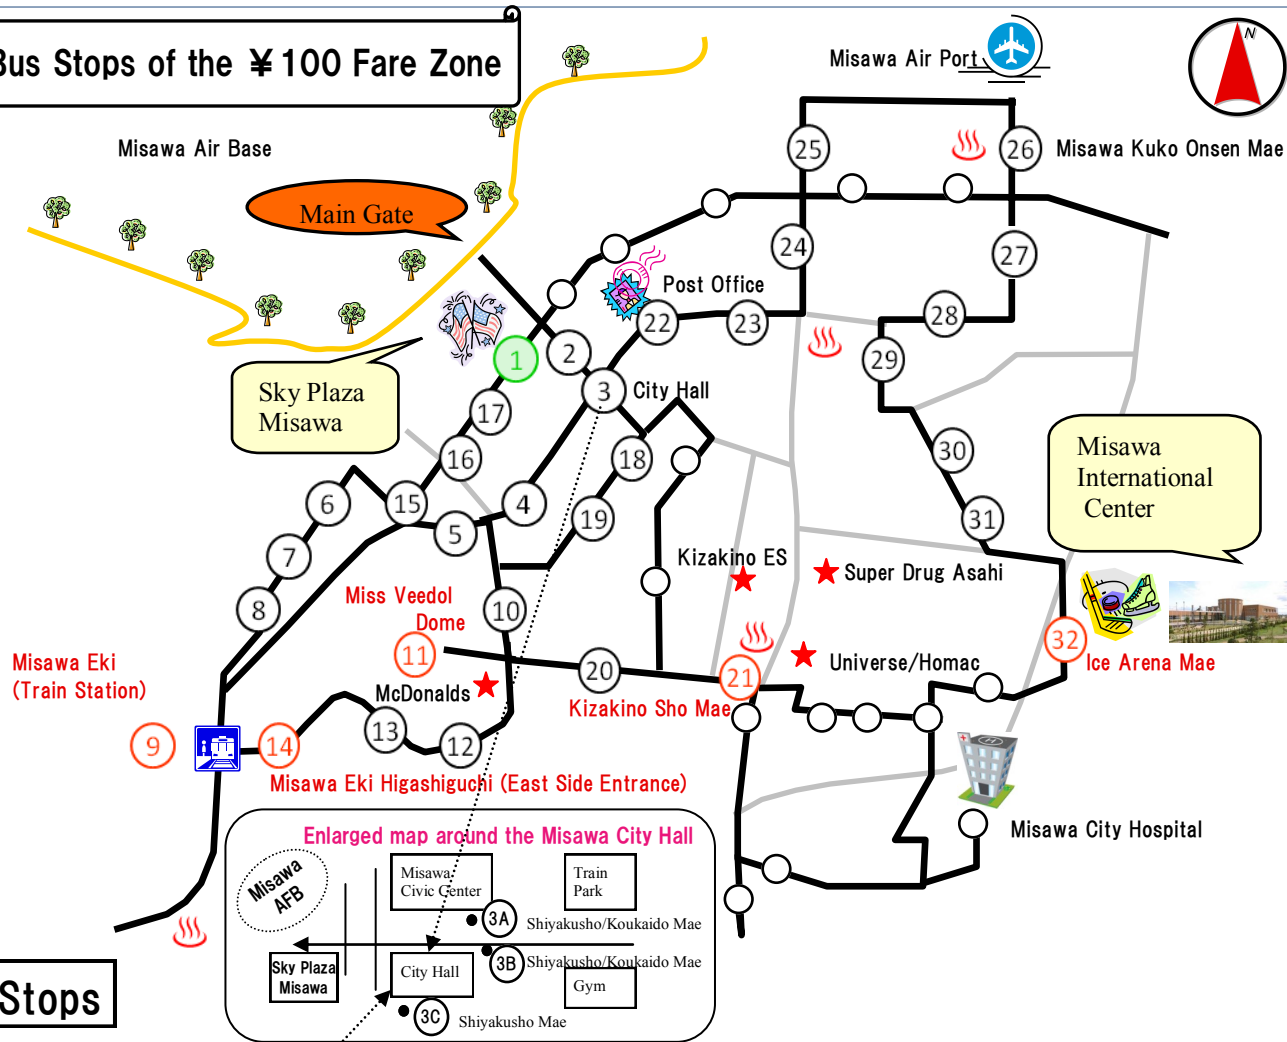

# The Bus Stops of the ¥100 Fare Zone

## Bus Stops

- ① American Hiroba (Sky Plaza Misawa)
- ② Misawa Chuo
- ③ Shiyakusho (Misawa City Hall)
- ④ Jougesuido Chosha Mae (Water and Sewage department)
- ⑤ Chuo Yon(4)-Chome
- ⑥ Takinosawa Kouen (Park)
- ⑦ Misawa Kouen (Park)
- ⑧ Takahashi Seizaisho (Lumber Mill)
- ⑨ Misawa Eki (Train Station)
- ⑩ Sanmaru Dori (30m Road)
- ⑪ Miss.Veedol Dome
- ⑫ Sakae-Cho
- ⑬ Chiyoda-Cho
- ⑭ Misawa Eki Higashiguchi (Train Station East Side Entrance)
- ⑮ Omachi Ni (2)-Chome
- ⑯ Chuo San (3)-Chome
- ⑰ Odori
- ⑱ Sakura-Cho
- ⑲ Koukou Dori (HS St.)
- ⑳ Koujou Danchi Dori
- ㉑ Kizakino Sho (ES) Mae
- ㉒ Misawa Yubinkyoku Mae (front of Post Office)
- ㉓ Midori-Cho
- ㉔ Okamisawa Ni(2)-Chome
- ㉕ Okamisawa Nana(7)-Chome
- ㉖ Misawa Kuko Onsen Mae (Airport Hot spa)
- ㉗ Higashi Okamisawa San(3)-Chome
- ㉘ Horiguchi San(3)-Chome
- ㉙ Kogane Kouen (Park)
- ㉚ Horiguchi Chugakko (JHS) Mae
- ㉛ Wing Misawa Mae (Fitness Club)
- ㉜ Ice Arena Mae
- ♨ Onsen (Public spa)

## Sky Plaza Misawa ⇄ McDonalds

- E : Bus #43,#63 to Miss Veedol Dome  
 ① → ② → ③A → ⑱ → ⑲ → ⑩ → ⑪
- F : Bus #74 to Miss Veedol Dome  
 ① → ② → ③C → ④ → ⑩ → ⑪
- G : Bus #75 Miss Veedol Dome to American Hiroba  
 ⑪ → ⑩ → ⑤ → ⑮ → ⑯ → ⑰ → ①
- H : Bus #43, #63 Miss. Veedol Dome to American Hiroba  
 ⑪ → ⑩ → ⑲ → ⑱ → ③B → ①

## Sky Plaza Misawa ⇄ Homac/Universe

- I : Bus #43,#63 to Kizakino Sho Mae  
 ① → ② → ③A → ⑱ → ⑲ → ⑩ → ⑪ → ⑳ → ㉑
- J : Bus #43,#63 Kizakino Sho Mae to American Hiroba  
 ㉑ → ㉒ → ⑪ → ⑩ → ⑲ → ⑱ → ③B → ①